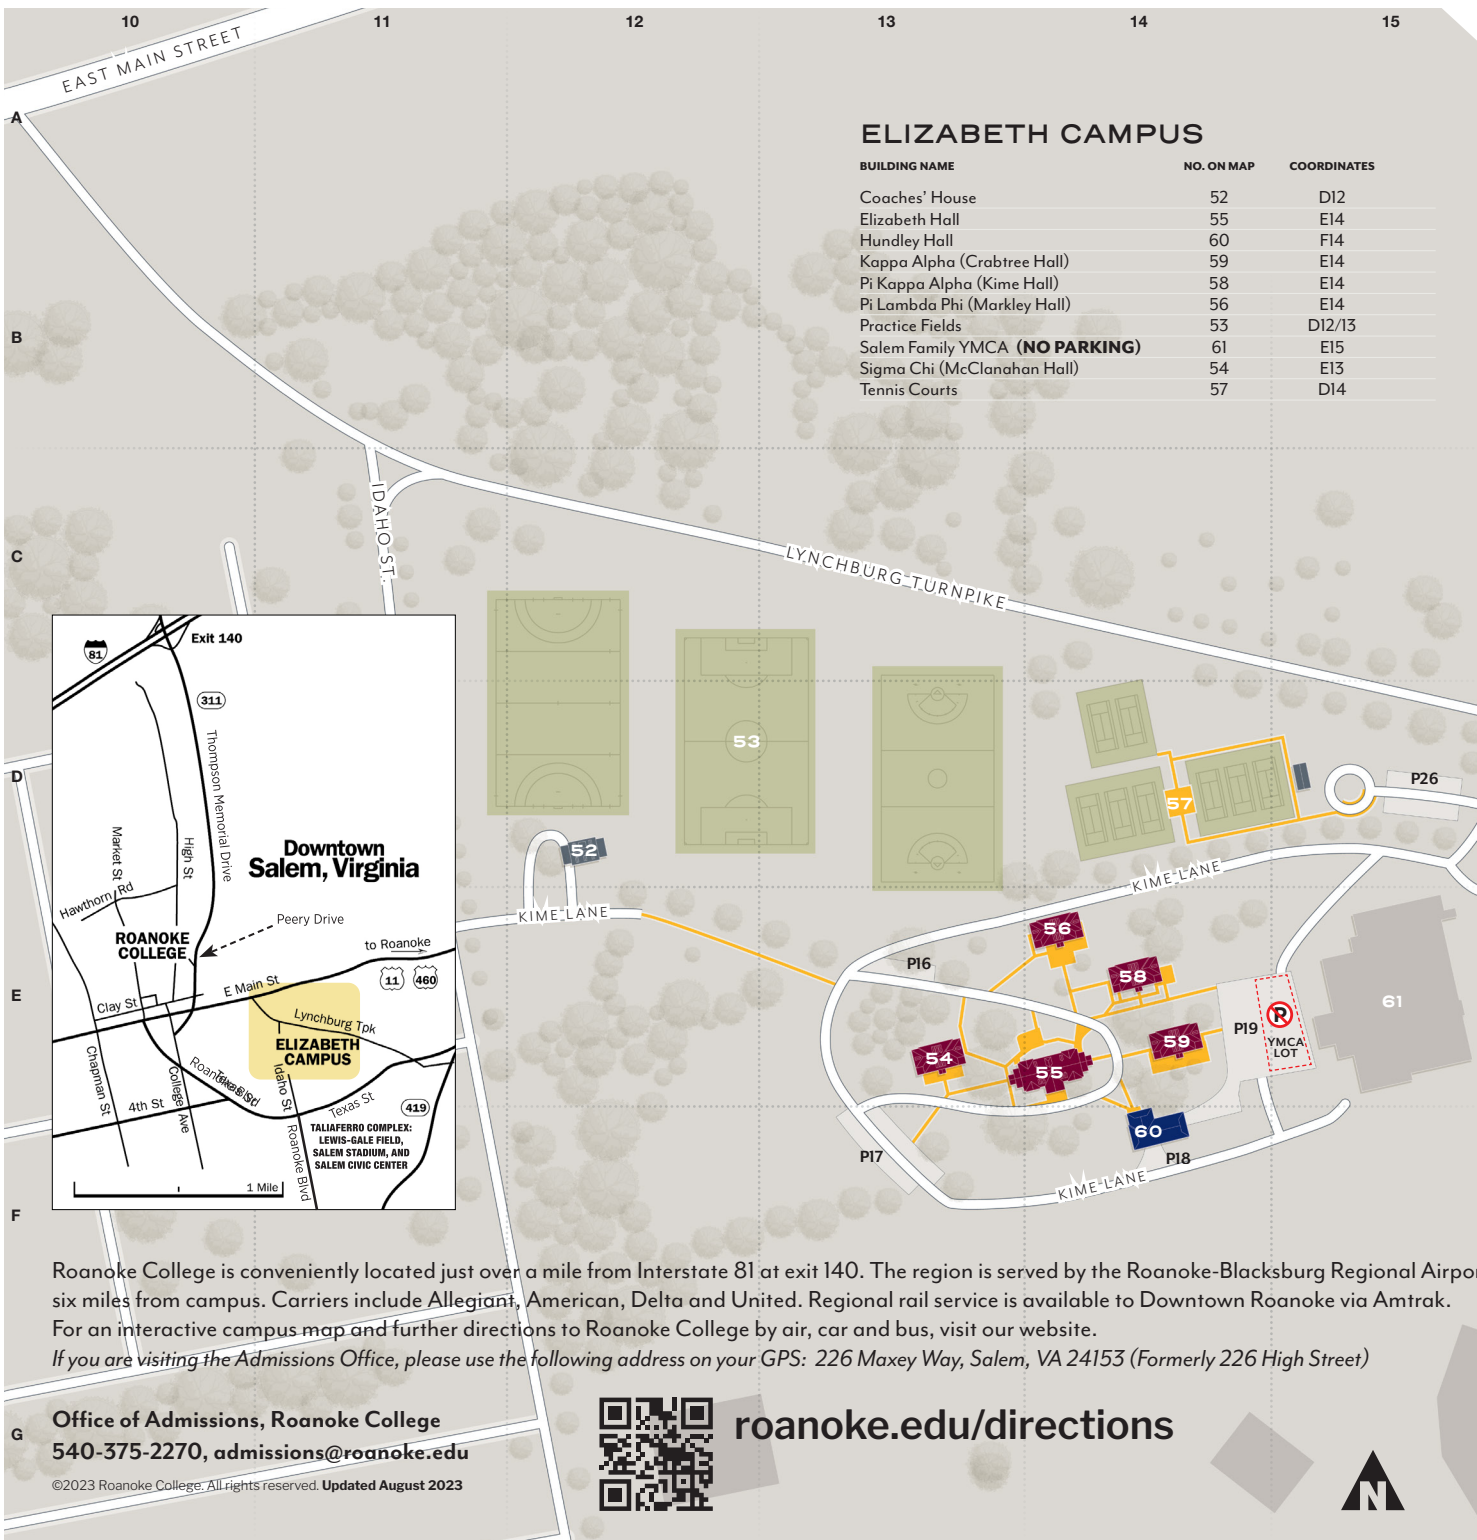

ELIZABETH CAMPUS

BUILDING NAME	NO. ON MAP	COORDINATES
Coaches' House	52	D12
Elizabeth Hall	55	E14
Hundley Hall	60	F14
Kappa Alpha (Crabtree Hall)	59	E14
Pi Kappa Alpha (Kime Hall)	58	E14
Pi Lambda Phi (Markley Hall)	56	E14
Practice Fields	53	D12/13
Salem Family YMCA (NO PARKING)	61	E15
Sigma Chi (McClanahan Hall)	54	E13
Tennis Courts	57	D14

COLLEGE FUNCTION	LOCATED IN BUILDING
Accessible Education Services	Fintel Library
Admissions Office	Roselawn
Advancement	Ayres Hall
Alumni and Family Relations	Ayres Hall
Art Galleries	Olin Hall
Athletics Offices	Cregger Center
Athletic Communications	Cregger Center
Auditorium	Massengill
Basketball Arenas	Bast Center / Cregger Center
Belk Fitness Center	Cregger Center
Benne Center for Religion and Society	West Hall
Bookstore	Colket Center
Box Office (Performance and Show Tickets)	Olin Hall
Box Office (Athletic Events)	Cregger Center
Campus Safety (Police)	9 N. College Ave.
Career Services (PLACE)	Fowler House
Center for Teaching the Rule of Law	Bast Center
Chaplain's Office	Morehead Hall
Church Relations	Ayres Hall
Coffee Shop (Rooney's Brews)	Fintel Library
Community Programs	Ayres Hall
The Commons	Colket Center
The Copenhaver Institute	Bast Center
Counseling Center	Health Services
Dean of the College	Administration
Dean of Students	Alumni Gym
Dining Hall (The Commons, Sutton Commons)	Colket Center
Diversity, Community, Equity and Inclusion	Morehead Hall
Financial Aid	Roselawn
Fitness Center	Cregger Center
Freshens	13 and 15 N. College Ave.
Global Engagement	Lucas Hall
Goode-Pasfield Center for Learning and Teaching	Fintel Library
Hall of Fame (Athletic)	Cregger Center
Health Services	211 Maxey Way
Human Resources	College Hall
Indoor Track (Cregger Field House)	Cregger Center
Information (Standard Business Hours)	Colket Center
Information (24/7)	Campus Safety (9 N. College Ave.)
Information Technology	Trexler Hall
Institute for Policy and Opinion Research (IPOR)	Bank Bldg.
Library	Fintel Library
Luther Plaza	Cregger Center
Lutheran Synod	Birtle Hall
The Management Institute	West Hall
Marketing and Communications	Annex
Multicultural Affairs	Alumni Gym
PLACE (Career Services)	Fowler House
Police (Campus Safety)	9 N. College Ave.
Post Office (Campus)	Colket Center
President	Administration
Print Shop	Life Science
Registrar	Administration
Residence Life and Housing	105 N. Colorado St.
Rooney's Brews (Coffee Shop)	Fintel Library
Student Activities	Colket Center
Student Center	Colket Center
Sutton Commons	Colket Center
Sutton Terrace and Sutton Patio	Colket Center
Theater	Olin Hall
Wortmann Ballroom	Colket Center