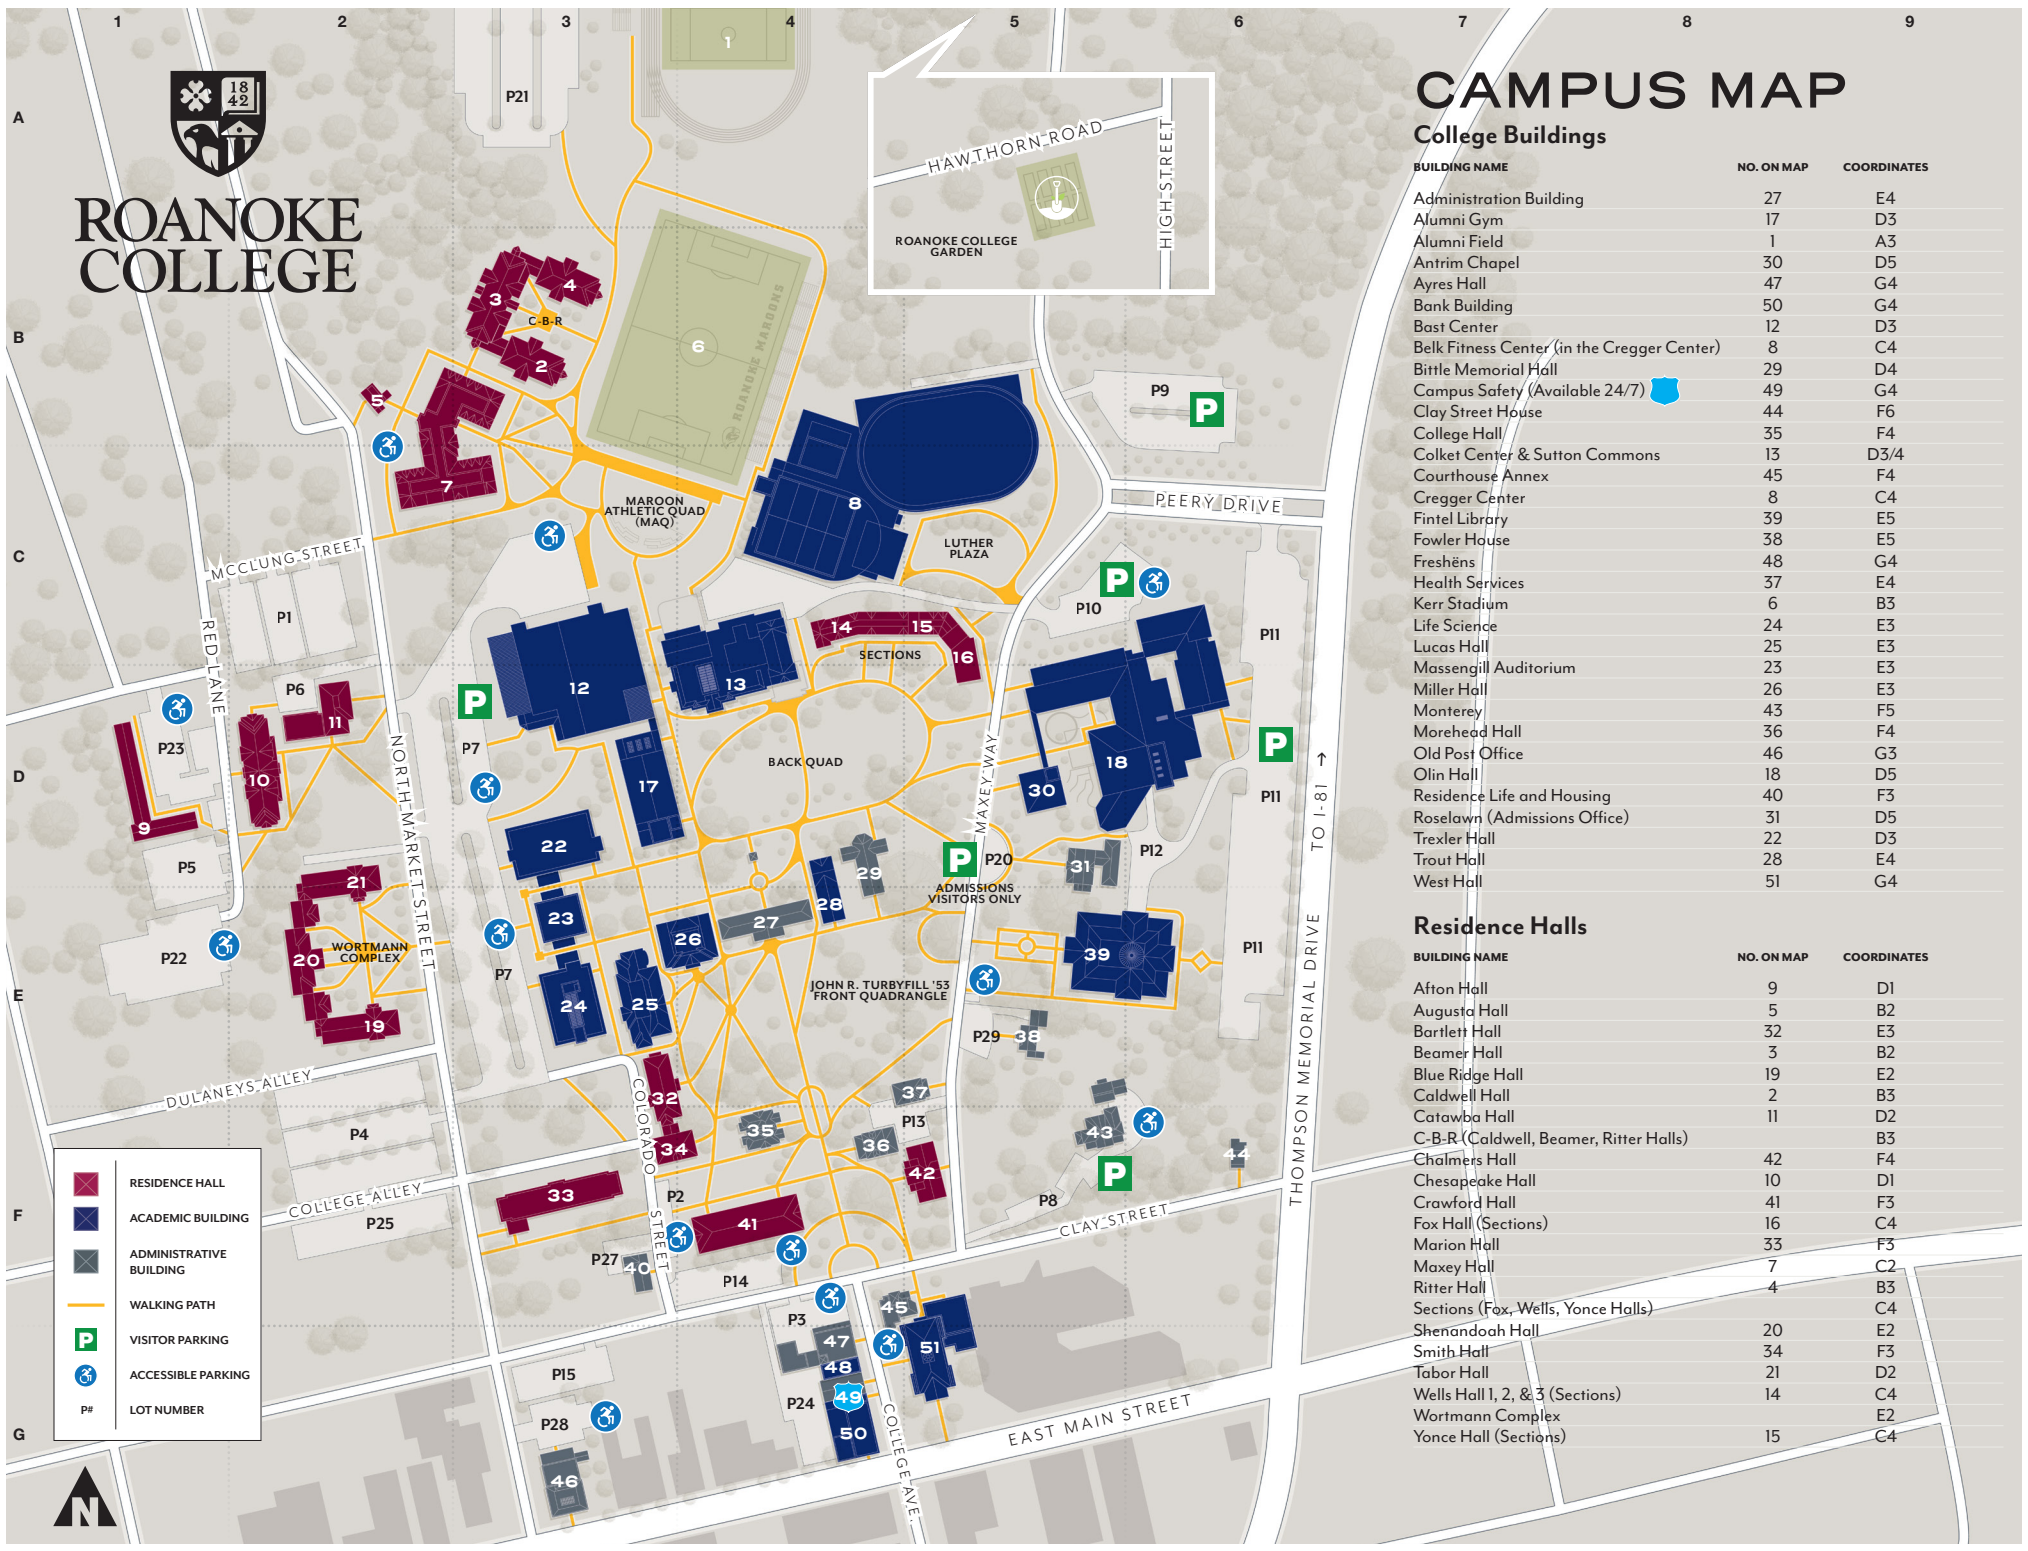

Residence Halls

BUILDING NAME	NO. ON MAP	COORDINATES
Afton Hall	9	D1
Augusta Hall	5	B2
Bartlett Hall	32	E3
Beamer Hall	3	B2
Blue Ridge Hall	19	E2
Caldwell Hall	2	B3
Catawba Hall	11	D2
C-B-R (Caldwell, Beamer, Ritter Halls)		B3
Chalmers Hall	42	F4
Chesapeake Hall	10	D1
Crawford Hall	41	F3
Fox Hall (Sections)	16	C4
Marion Hall	33	F3
Maxey Hall	7	C2
Ritter Hall	4	B3
Sections (Fox, Wells, Yonce Halls)		C4
Shenandoah Hall	20	E2
Smith Hall	34	F3
Tabor Hall	21	D2
Wells Hall 1, 2, & 3 (Sections)	14	C4
Wortmann Complex		E2
Yonce Hall (Sections)	15	C4

- RESIDENCE HALL
- ACADEMIC BUILDING
- ADMINISTRATIVE BUILDING
- WALKING PATH
- VISITOR PARKING
- ACCESSIBLE PARKING
- LOT NUMBER